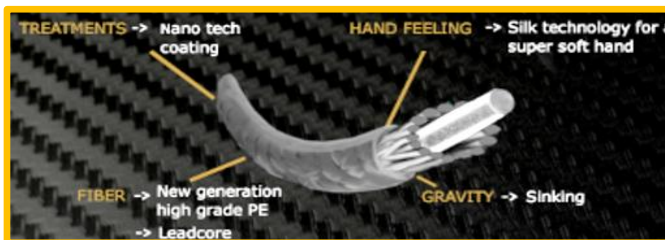

TROLLING LEADCORE

WANTED TROLLING LEADCORE

TINTA UNITA - HIGH VIS COLORS

blu high vis

verde high vis

giallo high vis

rosso high vis

rosa high vis

arancio high vis

Range		codice	mm	kg	lbs	pe	100 mt	200 mt	400 mt	800 mt
Trolling		40.16.PB 2,25 gr/mt	0,60	16	35	13,0	45,0 €	90,0 €	180,0 €	360,0 €
		50.16.PB 2,8 gr/mt	0,90	20	45	23,0	45,0 €	90,0 €	180,0 €	360,0 €