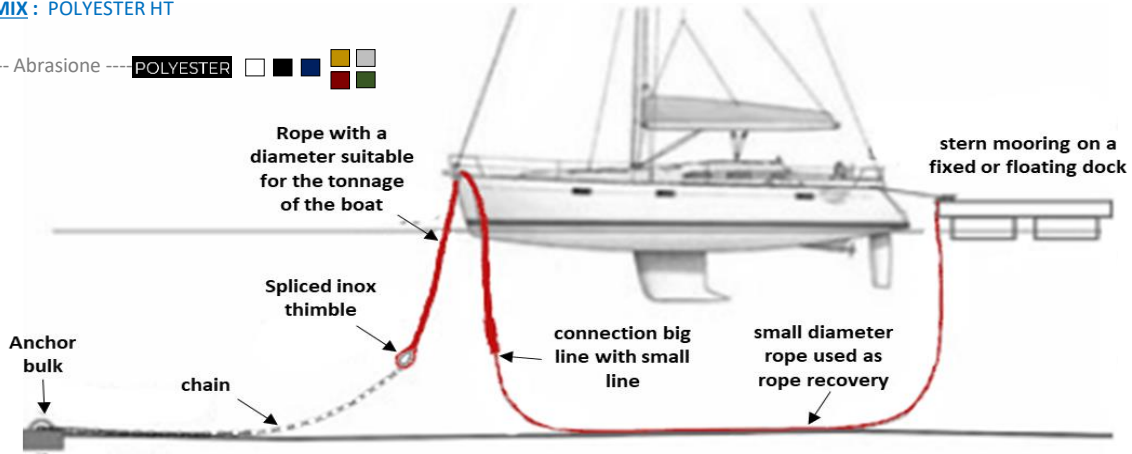

**PRODUCT CLASS**

**Type B**

**T16 COMPASS  
CUSTOM TRAPS**  
*Tapered trap with double braid 16 strands line*

**CORE : POLYESTER HT**

**COVER TECH MIX : POLYESTER HT**

DISCOUNT SYSTEM					
SHOP			WHOLESALER		
Price x pc	sc.	%	Price x pc	sc.	%
-	-	-	-	-	-
-	-	-	-	-	-