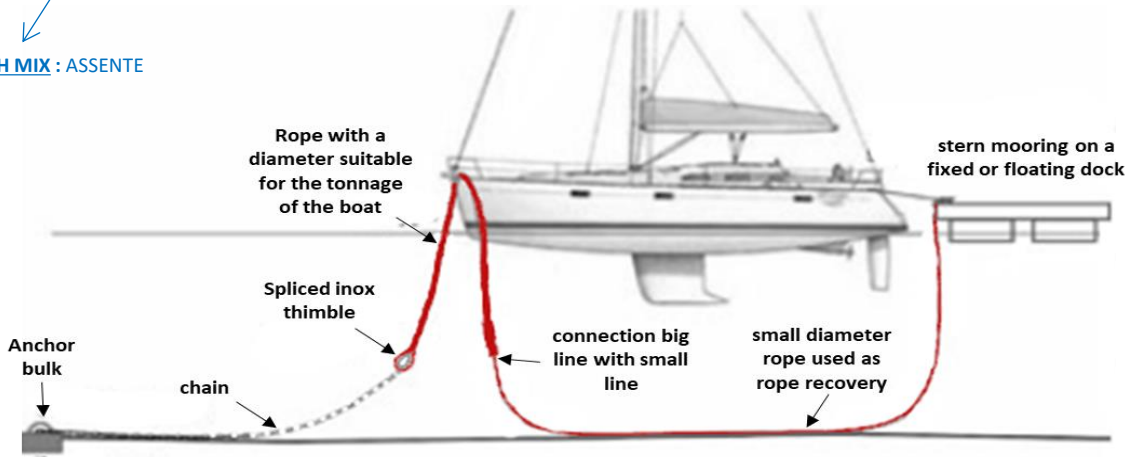

PRODUCT CLASS

Type B

T8 SQUARE LINE
CUSTOM TRAPS

Tapered trap with 8 strands line

CORE : POLYESTER HT

COVER TECH MIX : ASSENTE

DISCOUNT SYSTEM					
SHOP			WHOLESALE		
Price x pc	sc.	%	Price x pc	sc.	%
-	-	-	-	-	-
-	-	-	-	-	-