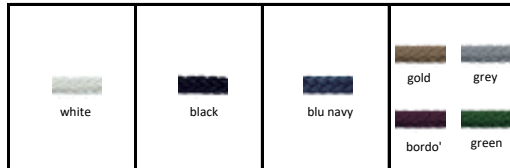

PRODUCT CLASS

Type B

T24 EVO AGATEA

Luxury double braid mooring line

CORE : POLYESTER HT

COVER TECH MIX : POLYESTER HT

Ø	weight	breaking load	white	black	blu navy	colors (on request)
mm	gr/mt	daN	€/mt	€/mt	€/mt	€/mt
12	97,0	3.500	3,170 €	3,705 €	4,465 €	4,738 €
14	134,0	4.200	3,893 €	4,505 €	5,345 €	5,763 €
16	144,0	4.900	4,657 €	5,425 €	6,413 €	7,442 €
18	188,0	5.400	5,610 €	6,455 €	7,787 €	8,323 €
20	288,0	8.500	8,055 €	8,935 €	10,653 €	11,418 €
22	365,0	11.600	9,467 €	10,653 €	12,754 €	13,780 €
24	441,0	13.500	11,265 €	13,360 €	16,613 €	18,173 €
26	510,0	14.600	14,045 €	15,735 €	17,337 €	18,745 €
28	575,0	18.500	16,148 €	18,403 €	20,315 €	21,724 €
30	640,0	20.000	18,670 €	20,919 €	23,140 €	25,580 €
32	890,0	23.600	24,017 €	26,310 €	28,975 €	29,515 €
-	-	-	-	-	-	-
36	1.130,0	25.500	33,295 €	36,573 €	38,635 €	39,250 €
-	-	-	-	-	-	-
40	1.280,0	31.000	39,865 €	43,107 €	47,685 €	49,895 €